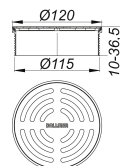

### Description:

grating DallDrain Select, d: 120 mm  
Grating with stainless steel grate in stainless steel frame, suitable for drain bodies and raising piece DallDrain.

#### Specification

- Stainless steel grate and frame
- Spigot can be shortened for floor coverings 10 – 36 mm (including adhesive)

#### Material

304 stainless steel grate, load class K 3 (300 kg); spigot ABS, 304 stainless steel frame  
With positioning aid, side-adjustable +/- 12 mm.