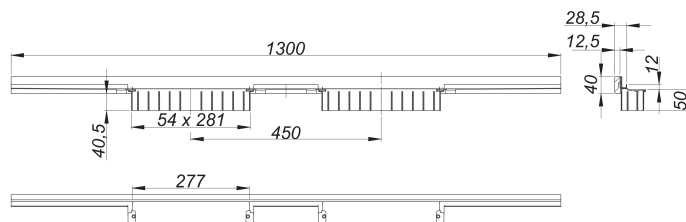

shower channel CeraWall Individual N Duo, 1300 mm

Part number: 536310
 GTIN: 4001636536310
 Rebate group: 11

Description:

shower channel CeraWall Individual N Duo, 1300 mm
 for installation with drain body DallFlex Duo, DallFlex Duo Plan and DallFlex Duo vertical.
 Concealed channel with integrated fall, for installation at the junction of wall and floor.
 Suitable for natural stone floor and wall finish 24 to 32 mm (including adhesive), length can be adjusted by one millimeter.

specification

- self-adhesive security tape S 3 with cut-resistant stainless steel mesh and sound insulation
- accessories for installation and positioning
- scriber template
- temporary blanking plate

material

304 stainless steel

Ordering CeraWall Individual N Duo:

Please order drain body DallFlex Duo + shower channel CeraWall Individual N Duo + cover plate CeraWall Individual Duo as three separate components.