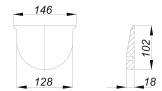

trap for 605 and 660

Part number: 844910
GTIN: 4001636844910
Rebate group: 3

Description:

trap for 605 and 660
spare part for rain water hopper 605 an 660

Spare parts:

840608 rain water hopper type 600 N, DN 100/DN