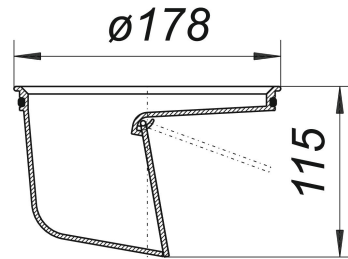

## frost-proof self-closing flap-valve for 605, 606, 615 and 616

Part number: 864901  
GTIN: 4001636864901  
Rebate group: 3

### Description:

frost-proof self-closing flap-valve for 605, 606, 615 and 616  
for yard drain types 605, 606, 615 and 616  
with self-closing flap-valve

material:  
ABS