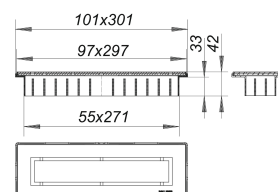

shower channel CeraNiveau black matt

Part number: 511386
GTIN: 4001636511386
Rebate group: 11

Description:

shower channel CeraNiveau black matt

for installation with drain body DallFlex, DallFlex Plan, DallFlex vertical and shower underlay DallFlex Compact, DallFlex Compact Plan.

height adjustable 11 to 38 mm with +/- 16 mm adjustment lengthways,

and +/- 6 mm in lateral direction, spigot ABS, frame 304 stainless steel, 300 x 100 mm

grate 304 stainless steel, PVD coating in black matt, load class K 3 (300 kg)