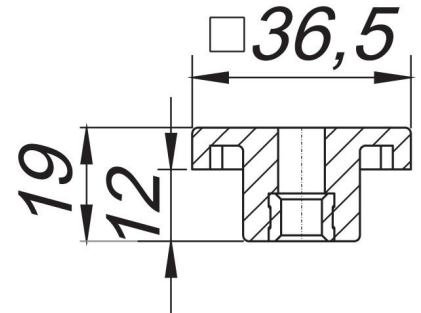

adjustable pedestals built until July 2013

Part number: 521019
GTIN: 4001636521019
Rebate group: 8

Description:

adjustable pedestals built until July 2013
Standard height pedestals (supplied x 2), available as spare parts