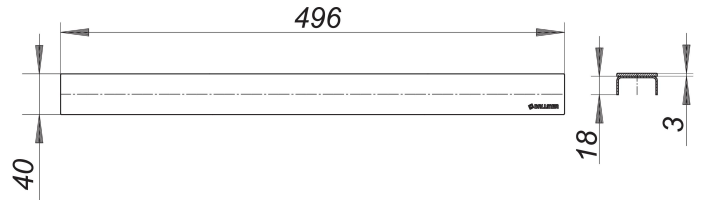

cover plate CeraLine brass matt, 500 mm

Part number: 527349
GTIN: 4001636527349
Rebate group: 8

Description:

cover plate CeraLine brass matt, 500 mm

Cover plate for all CeraLine channels, suitable for all tile, stone finishes 5 – 19 mm (incl. adhesive), 40 mm wide

material

304 stainless steel, 3 mm veneer, PVD coating in brass matt, load class K 3 (300 kg)