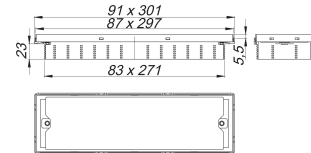

Part number: 527530
GTIN: 4001636527530
Rebate group: 11

Description: