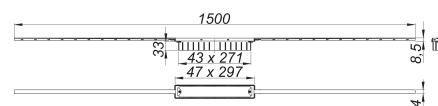

## shower channel CeraFloor Individual red gold matt, 800-1500 mm

Part number: 537645  
 GTIN: 4001636537645  
 Rebate group: 11

### Description:

shower channel CeraFloor Individual red gold matt, 800-1500 mm

for installation with drain body DallFlex, DallFlex Plan, DallFlex vertical and shower underlay DallFlex Floor, DallFlex Floor Plan. Concealed channel with integrated fall, flush-mounted in the shower area. Suitable for floor finish of 12 – 38 mm (including adhesive), length can be adjusted by one millimeter 1500 – 700 mm.

specification

- accessories for installation and positioning
- temporary blanking plate

Material

304 stainless steel, load class K 3 (300 kg), PVD coating in red gold matt

Ordering CeraFloor Individual:

Please order drain body DallFlex or shower underlay DallFlex Floor + shower channel CeraFloor Individual + cover plate CeraFloor/CeraFrame as three components.