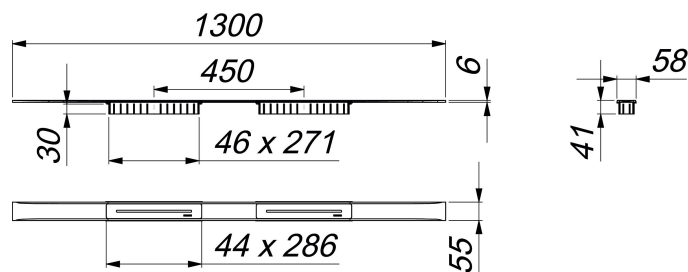

shower channel CeraFloor Select Duo black matt, 1300 mm

Part number: 537676
 GTIN: 4001636537676
 Rebate group: 11

Description:

shower channel CeraFloor Select Duo black matt, 1300 mm

for installation with drain body DallFlex Duo, DallFlex Plan Duo and DallFlex Duo vertical.

Drainage Strip with engineered precision fall, flush-mounted in the shower area. Suitable for floor finish of 10 – 32 mm and wall finish of 12 – 24 mm (including adhesive), length can be adjusted by one millimeter.

specification

- two cover plates
- accessories for installation and positioning
- temporary blanking plate

material

304 stainless steel, 6 mm solid, load class K 3 (300 kg), PVD coating in black matt

Ordering CeraFloor Select Duo: