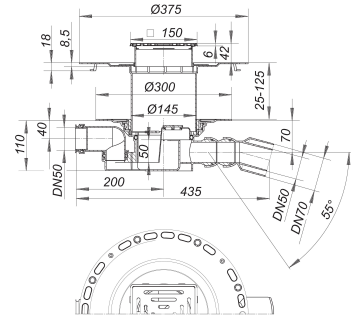

under-tile waterpr. fl. drain 55 VC, DN 50/DN 70, 150 x 150 mm

Part number: 563224
 GTIN: 4001636563224
 Rebate group: 5

**Description:**

under-tile waterpr. fl. drain 55 VC, DN 50/DN 70, 150 x 150 mm
 conforming to DIN EN 1253

Floor drain body 55*, TistoDrain raising piece S 15 and type VC 15 grating. Height adjustable up to 35 mm with +/- 13 mm lateral adjustment.

* Trapped drain body with access to trap and outlet via rodding eye.

Flow rates tested to DIN EN 1253:

| Nominal diameter | Product standard | Min. flow rate according to norm | Water level according to norm |
|------------------|------------------|----------------------------------|-------------------------------|
| DN 70 | DIN EN 1253 | 0.80 l/s | 20.00 mm |
| DN 50 | DIN EN 1253 | 0.80 l/s | 20.00 mm |

Spare parts:

500359 Grating VC 15, 150 x 150 mm

563309 Membrane Tisto S 15

551054 Floor drain body type 55, inlet DN 50,

693006 Back flow seal CeraDrain S 15

563200 Collar TistoDrain S 15

693099 Upper collar CeraDrain/TistoDrain S 15