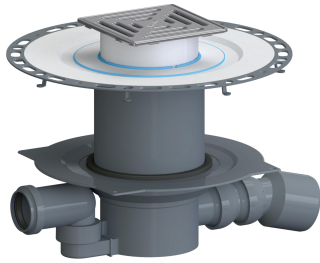

under-tile waterpr. fl. drain 55 VC, DN 50/DN 70, 150 x 150 mm

Part number: 563224
 GTIN: 4001636563224
 Rebate group: 5

**Description:**

under-tile waterpr. fl. drain 55 VC, DN 50/DN 70, 150 x 150 mm
 conforming to DIN EN 1253

Floor drain body 55*, TistoDrain raising piece S 15 and type VC 15 grating. Height adjustable up to 35 mm with +/- 13 mm lateral adjustment.

* Trapped drain body with access to trap and outlet via rodding eye.

Spare parts:

500359 Grating VC 15, 150 x 150 mm

563309 Membrane Tisto S 15

551054 Floor drain body type 55, inlet DN 50,

693006 Back flow seal CeraDrain S 15

563200 Collar TistoDrain S 15

693099 Upper collar CeraDrain/TistoDrain S 15