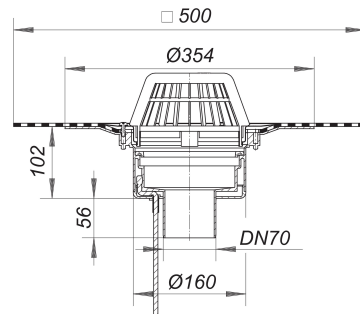

roof drain type 62 H DallBit, heated, DN 70

Part number: 622143
 GTIN: 4001636622143
 Rebate group: 10

Description:

roof drain type 62 H DallBit, heated, DN 70

conforming to DIN EN 1253

with factory-fitted collar of 5.0 mm modified bitumen membrane, 500 x 500 mm, welded to the flange and clamped with a stainless steel clamp ring

specification:

- insulated drain body
- outlet vertical
- domed grate
- temporary blanking plate

material:

polypropylene, UV-stabilized

H = roof drain heated version:

- Connect to 230 V supply, conforming to VDE 0721, Part 1/3.78
- Power per drain: 15 watts
- Current per drain: 0.06 amps
- Suggested current per roof area: 16 amps
- R 30 - 120 option available.