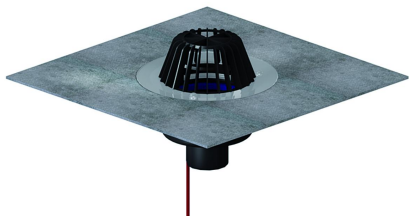

roof drain type 62 H DallBit, heated, DN 70

Part number: 622143
 GTIN: 4001636622143
 Rebate group: 10

Description:

roof drain type 62 H DallBit, heated, DN 70

conforming to DIN EN 1253

with factory-fitted collar of 5.0 mm modified bitumen membrane, 500 x 500 mm, welded to the flange and clamped with a stainless steel clamp ring

specification:

- insulated drain body
- outlet vertical
- domed grate
- temporary blanking plate

material:

polypropylene, UV-stabilized

H = roof drain heated version:

- Connect to 230 V supply, conforming to VDE 0721, Part 1/3.78
- Power per drain: 15 watts
- Current per drain: 0.06 amps
- Suggested current per roof area: 16 amps
- R 30 - 120 option available.