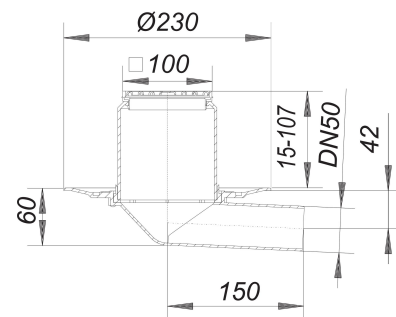

balcony drain type 83 E, DN 50, 100 x 100 mm

Part number: 830104
 GTIN: 4001636830104
 Rebate group: 3

Description:

balcony drain type 83 E, DN 50, 100 x 100 mm
 conforming to DIN EN 1253

specification:

- side outlet, 3 degrees
- temporary blanking plate
- spigot extendable with DN 100 plastic pipe

frame ABS, 100 x 100 mm
 grate 304 stainless steel, load class K 3 (300 kg)

material:
 polypropylene, UV-stabilized

Flow rates tested to DIN EN 1253:

Nominal diameter	Product standard	Min. flow rate according to norm	Water level according to norm
DN 50	DIN EN 1253	0.90 l/s	35.00 mm

Spare parts:

501011 grate E 90, 90 x 90 mm

510006 grating E 10, 100 x 100 mm

830029 balcony drain body type 83, DN 50