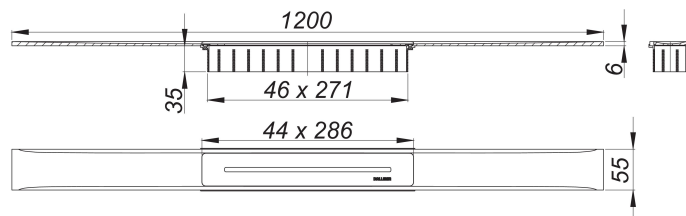

shower channel CeraFloor Select brass matt, 1200 mm

Part number: 538437
 GTIN: 4001636538437
 Rebate group: 11

Description:

shower channel CeraFloor Select brass matt, 1200 mm

for installation with drain body DallFlex, DallFlex Plan, DallFlex vertical and shower underlay DallFlex Floor, DallFlex Floor Plan, DallFlex Wall, DallFlex Wall Plan.

Drainage Strip with engineered precision fall, flush-mounted in the shower area. Suitable for floor finish of 10 – 32 mm and wall finish of 12 – 24 mm (including adhesive), length can be adjusted by one millimeter.

specification

- cover plate
- accessories for installation and positioning
- temporary blanking plate

Material

304 stainless steel, 6 mm solid, load class K 3 (300 kg), PVD coating in brass matt

Ordering CeraFloor Select: